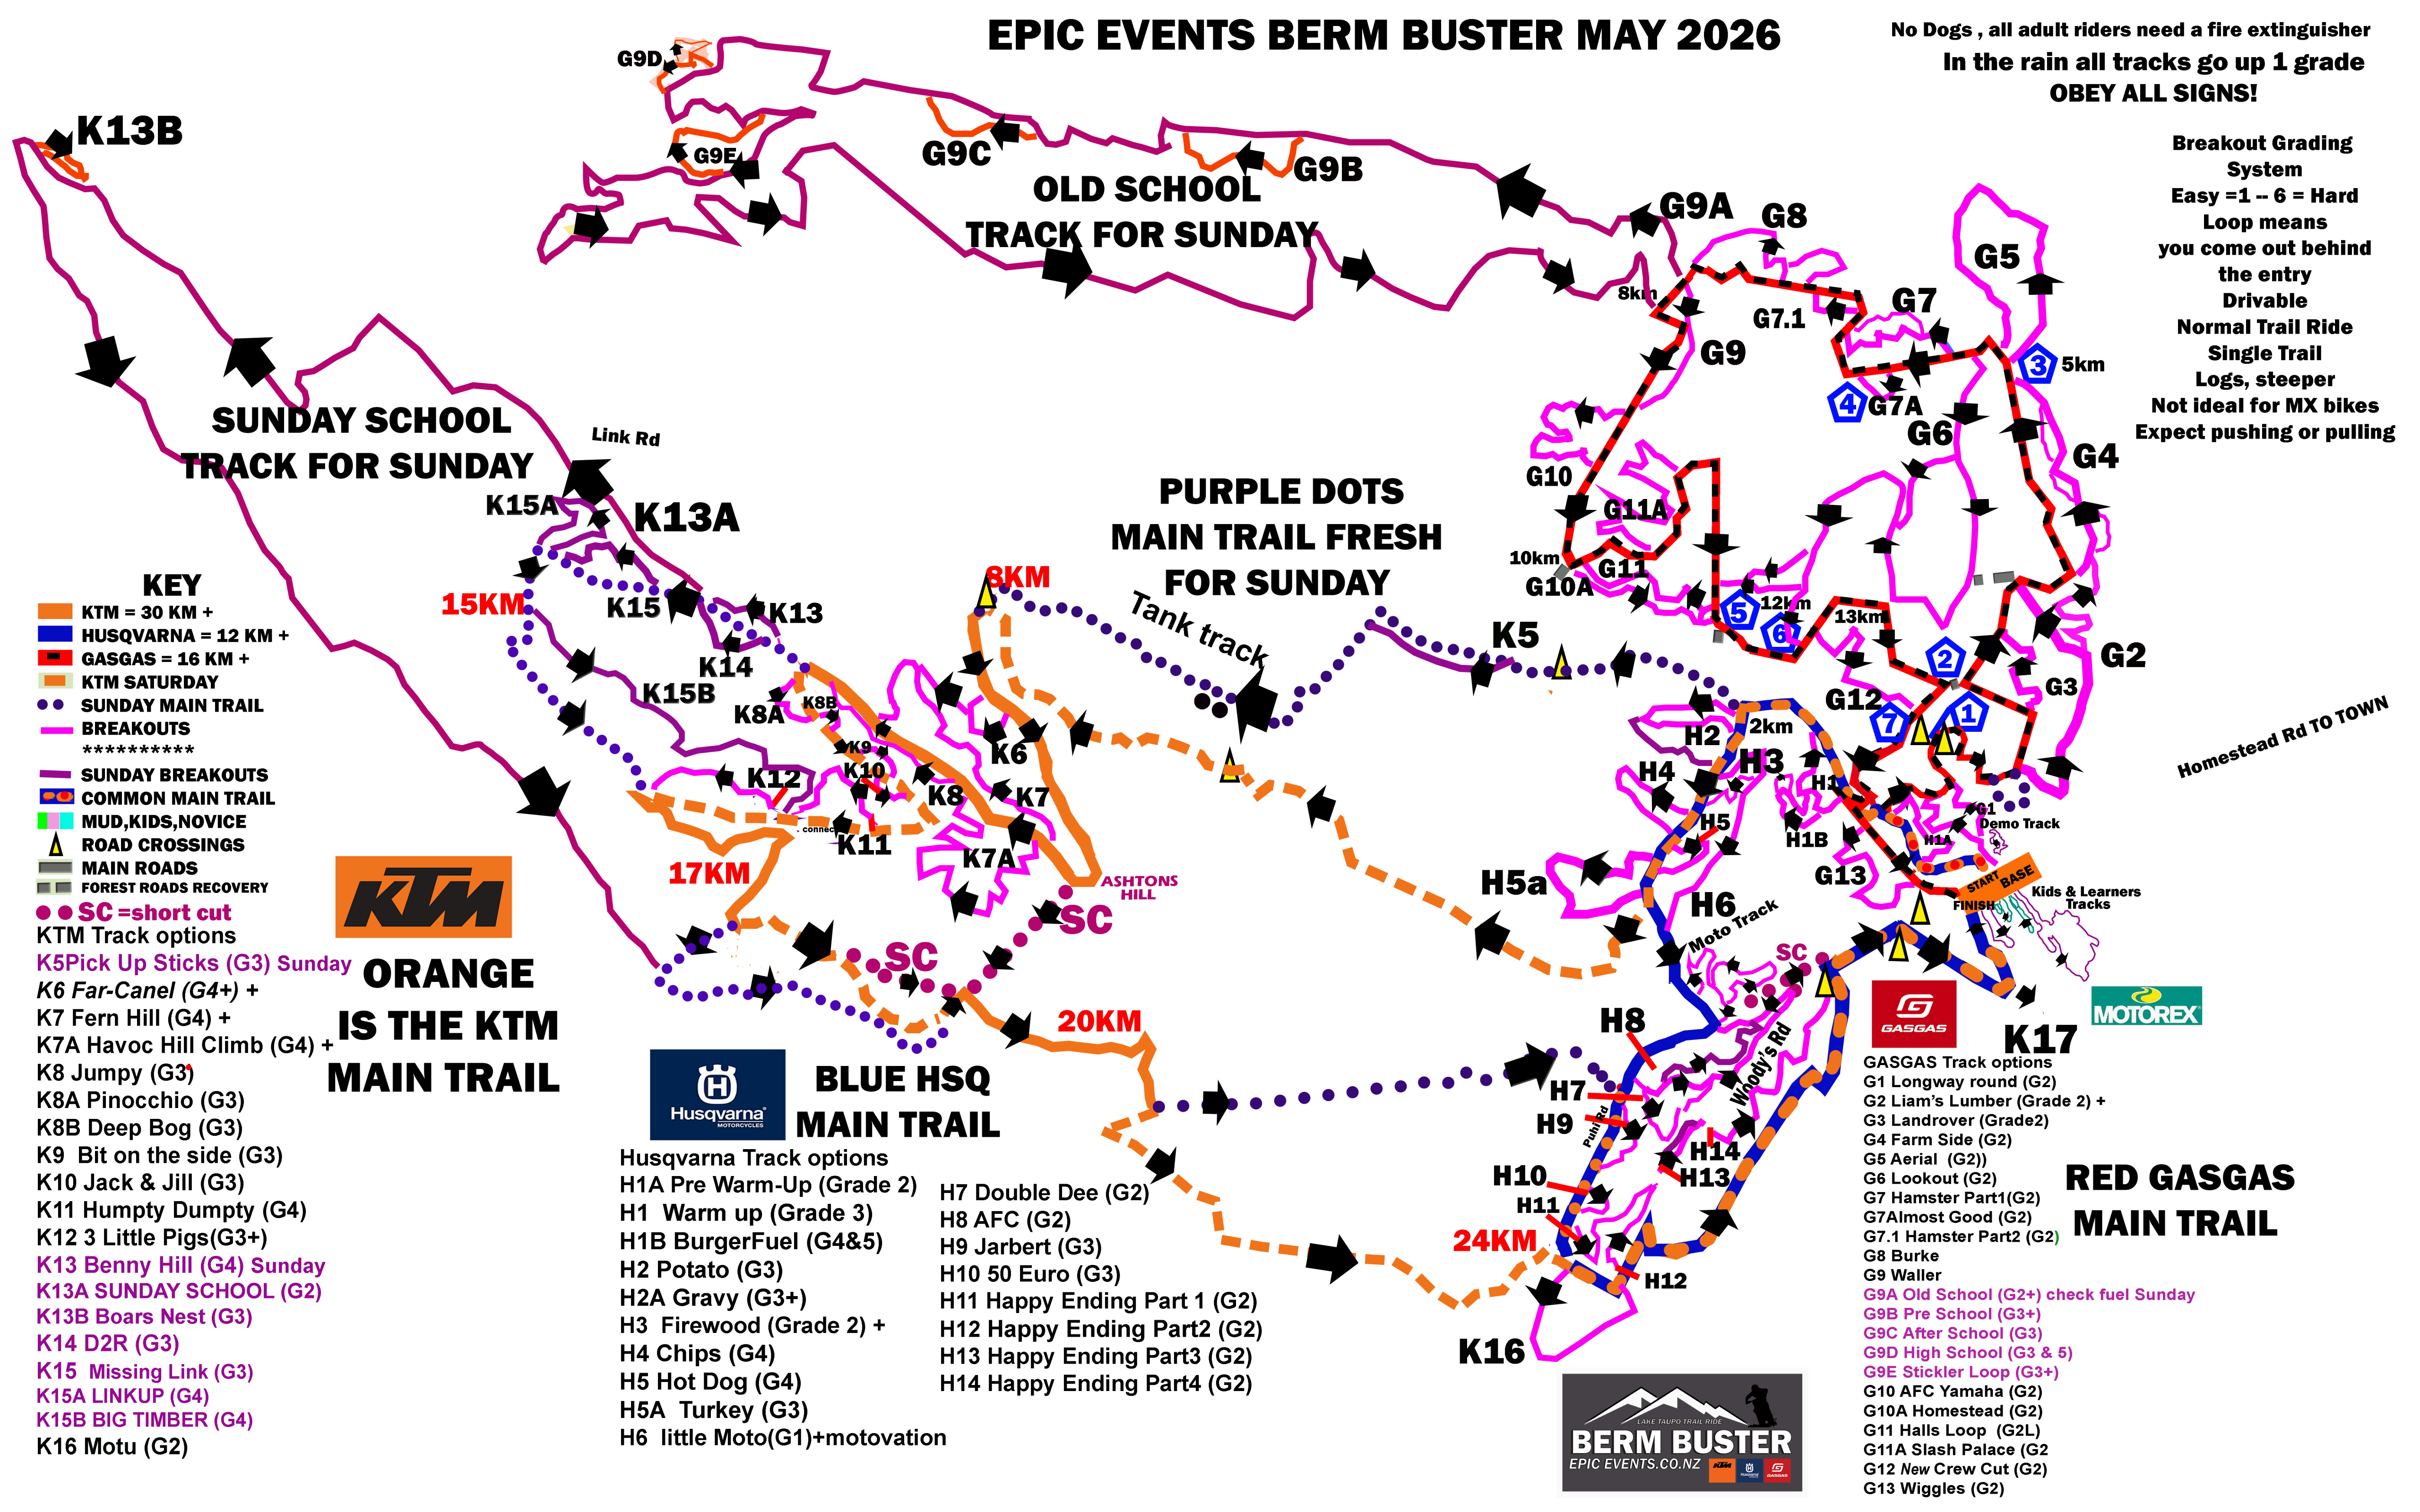

EPIC EVENTS BERM BUSTER MAY 2026

No Dogs , all adult riders need a fire extinguisher
 In the rain all tracks go up 1 grade
OBEY ALL SIGNS!

Breakout Grading System
 Easy = 1 -- 6 = Hard
 Loop means you come out behind the entry
 Drivable
 Normal Trail Ride
 Single Trail
 Logs, steeper
 Not ideal for MX bikes
 Expect pushing or pulling

- KEY**
- KTM = 30 KM +
 - HUSQVARNA = 12 KM +
 - GASGAS = 16 KM +
 - KTM SATURDAY
 - SUNDAY MAIN TRAIL
 - BREAKOUTS
 - ***** SUNDAY BREAKOUTS
 - COMMON MAIN TRAIL
 - MUD, KIDS, NOVICE
 - ROAD CROSSINGS
 - MAIN ROADS
 - FOREST ROADS RECOVERY
 - SC = short cut
- KTM Track options**
- K5 Pick Up Sticks (G3) Sunday
 - K6 Far-Canel (G4+) +
 - K7 Fern Hill (G4) +
 - K7A Havoc Hill Climb (G4) +
 - K8 Jumpy (G3)
 - K8A Pinocchio (G3)
 - K8B Deep Bog (G3)
 - K9 Bit on the side (G3)
 - K10 Jack & Jill (G3)
 - K11 Humpty Dumpty (G4)
 - K12 3 Little Pigs (G3+)
 - K13 Benny Hill (G4) Sunday
 - K13A SUNDAY SCHOOL (G2)
 - K13B Boars Nest (G3)
 - K14 D2R (G3)
 - K15 Missing Link (G3)
 - K15A LINKUP (G4)
 - K15B BIG TIMBER (G4)
 - K16 Motu (G2)

- H7 Double Dee (G2)
- H8 AFC (G2)
- H9 Jarbert (G3)
- H10 50 Euro (G3)
- H11 Happy Ending Part 1 (G2)
- H12 Happy Ending Part2 (G2)
- H13 Happy Ending Part3 (G2)
- H14 Happy Ending Part4 (G2)

RED GASGAS MAIN TRAIL

- GASGAS Track options**
- G1 Longway round (G2)
 - G2 Liam's Lumber (Grade 2) +
 - G3 Landrover (Grade2)
 - G4 Farm Side (G2)
 - G5 Aerial (G2)
 - G6 Lookout (G2)
 - G7 Hamster Part1(G2)
 - G7A Almost Good (G2)
 - G7.1 Hamster Part2 (G2)
 - G8 Burke
 - G9 Waller
 - G9A Old School (G2+) check fuel Sunday
 - G9B Pre School (G3+)
 - G9C After School (G3)
 - G9D High School (G3 & 5)
 - G9E Stickler Loop (G3+)
 - G10 AFC Yamaha (G2)
 - G10A Homestead (G2)
 - G11 Halls Loop (G2L)
 - G11A Slash Palace (G2)
 - G12 New Crew Cut (G2)
 - G13 Wiggles (G2)